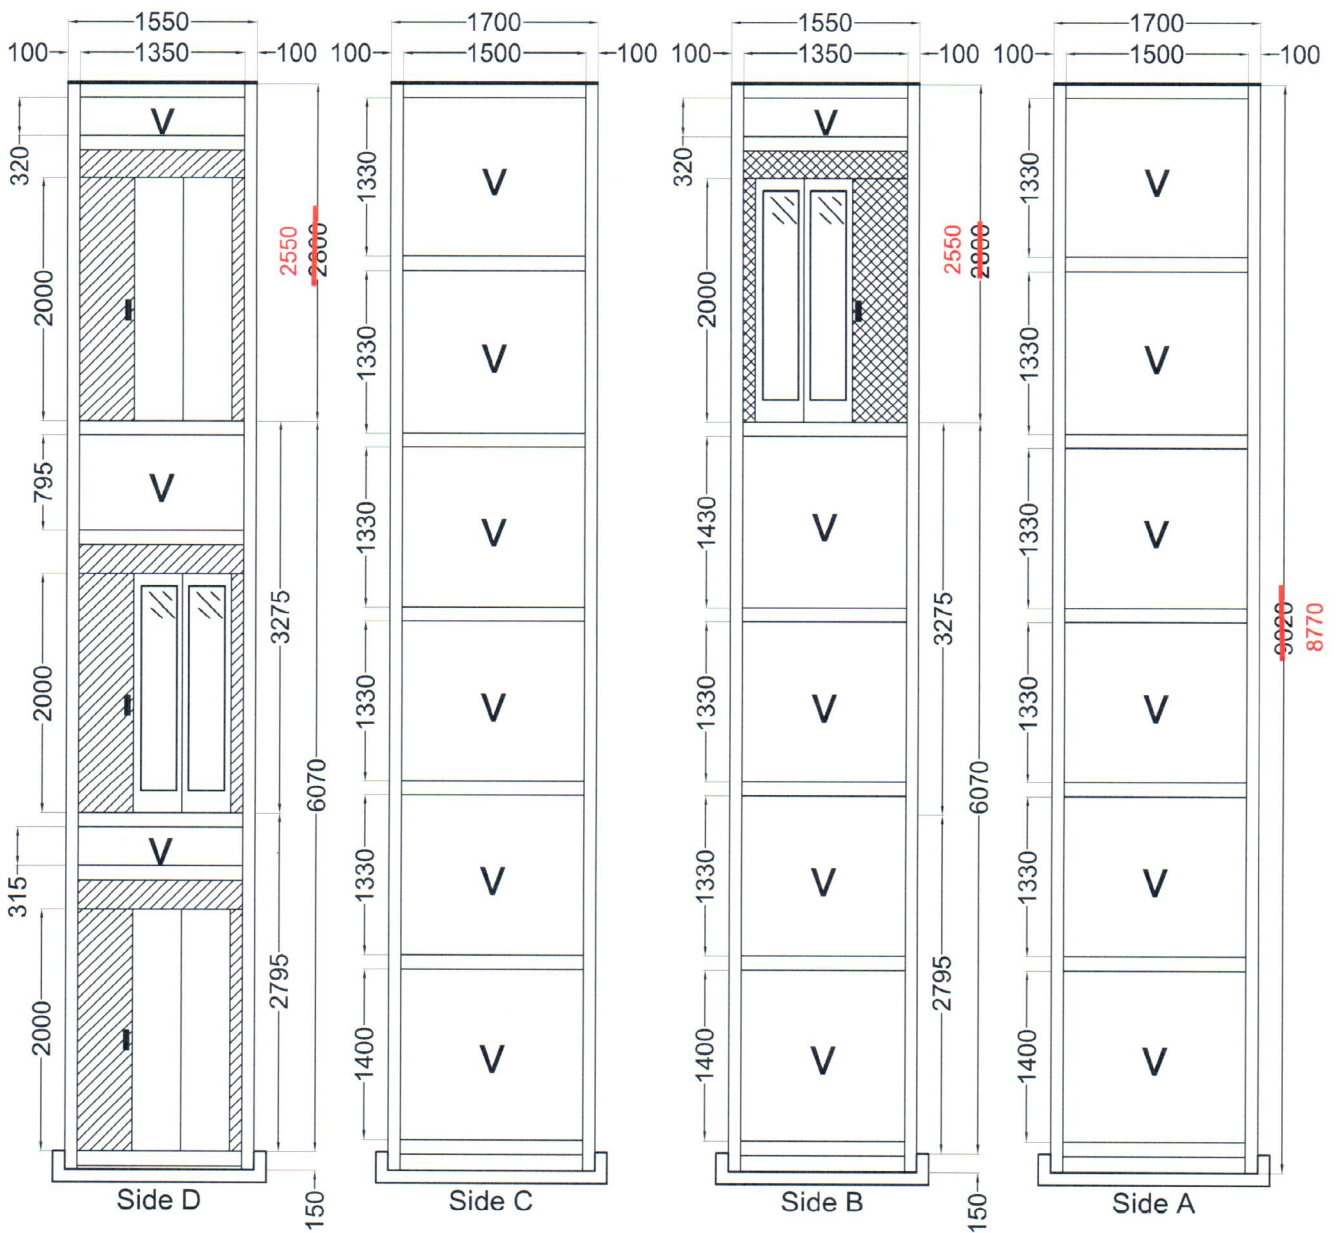

MACHINERY LOCATION			
At floor	1	Length of the hose travel	1000 (mm)
Cables enter in shaft: Side	A		

CABIN		CABIN ACCESSORIES	
Panels	Inox Pallinato *	Panoramic	Lati C
Finishes	Inox Super Mirror	Outside covering	Side C
Oper. panel	VERTICAL	Outside finishing	Inox Super Mirror
Floor	ROCK SOLID 646		
Roof	SPOTS LED - Bianco A1		
Cabin Doors			
Side B: Sliding 2 Doors, Doors Inox Super Mirror Glass White Milk			
Side D: Sliding 2 Doors, Doors Inox Super Mirror Glass White Milk			

OTHER ACCESSORIES
Enabling key for the cabin button pad, double insertion per i piani 2, and, 3, levels
Guides dimension 2.5 m
Manual pump
Manostat with overweight signal
Two speed
Return to the lower floor after adjustable time
Telephone
Full height infra-red curtain
Automatic control 2010
ELFO 2
DEDALO display in cabin
* Side C 1/2 Mirror No holes on-Feasibility n° 1822 Inox Pallinato

The approval of this plan serves also as confirmation of delivery of the masonry manual rev.3.

Final Drawings	1° STESURA
D.Ogliastro	08/03/13
Final Drawings	
SCALE	SHEET
OUT OF SCALE	2/3

Shaft V66 ()

ENVIRONMENT	VERSION	CLADDING	START	ROOF	ANCHORAGE
Inside	Galvanized	Glass Excluded	Pit bottom	For Inside	Anchorage to care of the Customer. Ancoraggio a cura del Committente.
Interno	Zincata	Vetro escluso	Fondo Fossa	Per interno	

Anchorage in height of 3 frames in head and every 3.5 m max

-  GRID Galvanized
-  Inox Super Mirror
-  Bianco A1