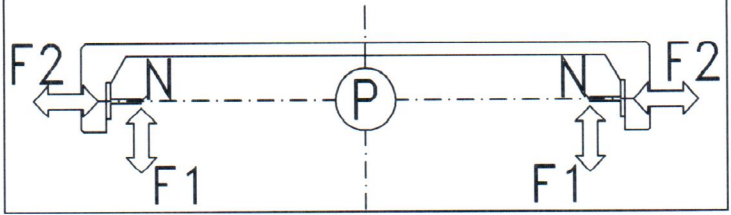

ACCESSORI:

- Chiave abilitazione pulsantiera cabina a doppia estrazione per i piani 2, and, 3, levels
- Guide in barre da 2,5 m
- Pompa a mano
- Pressostato con segnalazione di sovraccarico
- Due velocità
- Ritorno piano basso con tempo regolabile
- Telefono
- Fotocellula tutta parete
- Manovra Automatica 2010
- ELFO 2
- Display DEDALO in cabina

Indirect Installation Speed **0,3 m/s** 11/05/13 08.18 (V.2777)

THRUST DURING NORMAL OPERATION			THRUST OF SAFETY DEVICE INTERVENT.		
P	(N)	13740	P	(N)	648
N	(N)	832	N	(N)	9344
F1	(N)	1757	F1	(N)	2928
F2	(N)	328	F2	(N)	547

MACHINERY LOCATION			
At floor	1	Length of the hose travel	1000 (mm)
Cables enter in shaft: Side	A		

CABIN		CABIN ACCESSORIES	
Panels	Inox Pallinato *	Panoramic	Lati C
Finishes	Inox Super Mirror	Outside covering	Side C
Oper. panel	VERTICAL	Outside finishing	Inox Super Mirror
Floor	ROCK SOLID 646		
Roof	SPOTS LED - Bianco A1		
Cabin Doors			
Side B: Sliding 2 Doors, Doors Inox Super Mirror Glass White Milk			
Side D: Sliding 2 Doors, Doors Inox Super Mirror Glass White Milk			

OTHER ACCESSORIES
Enabling key for the cabin button pad, double insertion per i piani 2, and, 3, levels
Guides dimension 2.5 m
Manual pump
Manostat with overweight signal
Two speed
Return to the lower floor after adjustable time
Telephone
Full height infra-red curtain
Automatic control 2010
ELFO 2
DEDALO display in cabin
* Side C 1/2 Mirror No holes on-Feasibility n° 1822 Inox Pallinato