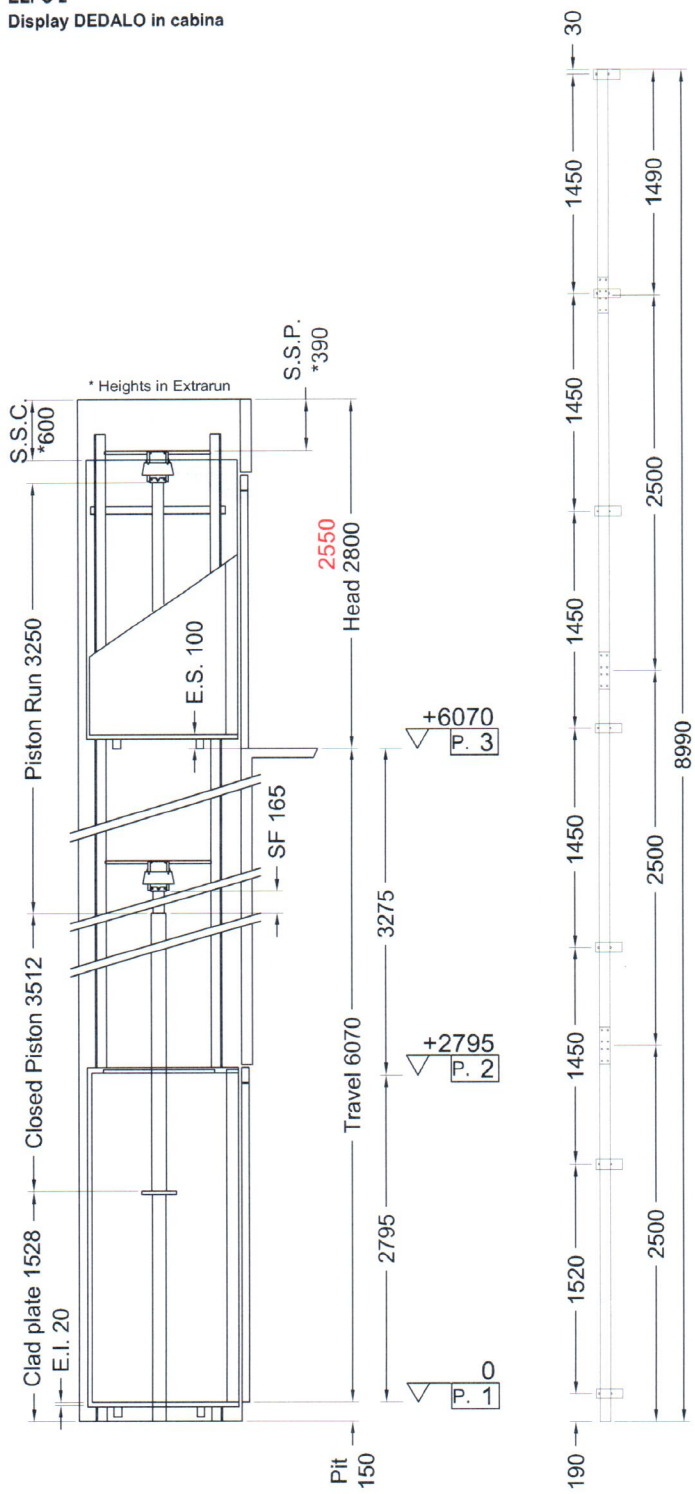

ACCESSORI:

- Chiave abilitazione pulsantiera cabina a doppia estrazione per i piani 2, and, 3, levels
- Guide in barre da 2,5 m
- Pompa a mano
- Pressostato con segnalazione di sovraccarico
- Due velocità
- Ritorno piano basso con tempo regolabile
- Telefono
- Fotocellula tutta parete
- Manovra Automatica 2010
- ELFO 2
- Display DEDALO in cabina

MACHINERY LOCATION			
At floor	1	Length of the hose travel	1000 (mm)
Cables enter in shaft: Side	A		

CABIN		CABIN ACCESSORIES	
Panels	Inox Pallinato *	Panoramic	Lati C
Finishes	Inox Super Mirror	Outside covering	Side C
Oper. panel	VERTICAL	Outside finishing	Inox Super Mirror
Floor	ROCK SOLID 646		
Roof	SPOTS LED - Bianco A1		
Cabin Doors			
Side B: Sliding 2 Doors, Doors Inox Super Mirror Glass White Milk			
Side D: Sliding 2 Doors, Doors Inox Super Mirror Glass White Milk			

OTHER ACCESSORIES
Enabling key for the cabin button pad, double insertion per i piani 2, and, 3, levels
Guides dimension 2.5 m
Manual pump
Manostat with overweight signal
Two speed
Return to the lower floor after adjustable time
Telephone
Full height infra-red curtain
Automatic control 2010
ELFO 2
DEDALO display in cabin
* Side C 1/2 Mirror No holes on-Feasibility n° 1822 Inox Pallinato

Anchorage in height of 3 frames in head and every 3.5 m max

-  GRID Galvanized
-  Inox Super Mirror
-  Bianco A1