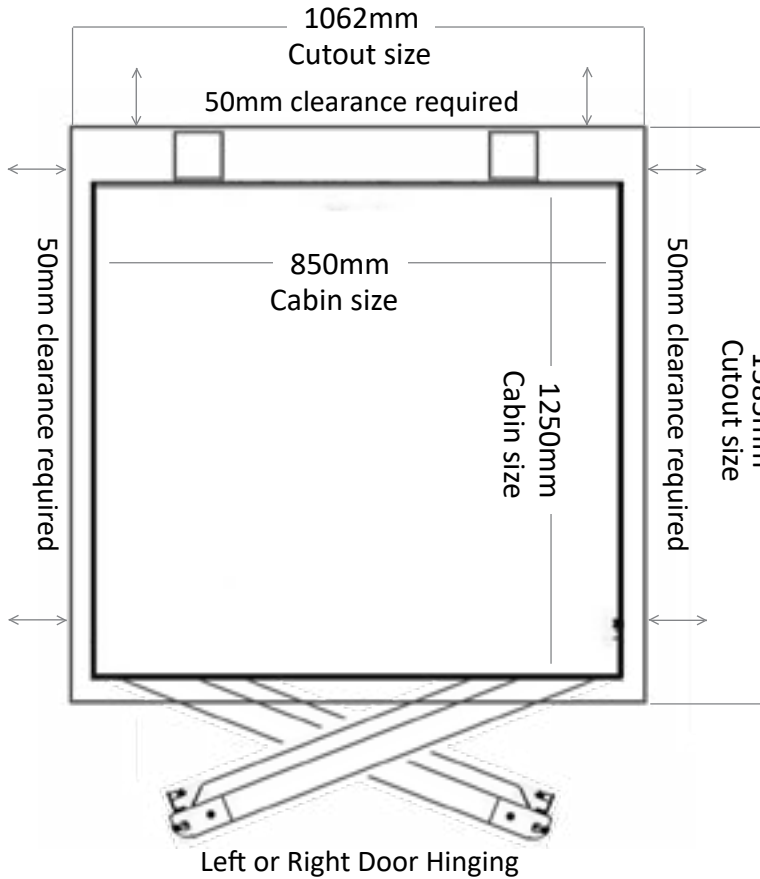

The award winning leader

Q1 • Large • Custom

Plan View

Sketch

Top Floor Section View

Construction Details

- Pit depth No pit required
- Headroom 2500mm
- Power supply Single phase 230 V 50/60 Hz, 20A
Location to be agreed

Specifications

- Person capacity 3 persons (255kg)
- Cabin height 1900mm
- Door width 850mm
- Speed 0.15m/s
- Maximum travel 4200mm
- Maximum floors 2
- Compliance EN81-41
- Safety Sensors top and bottom of cabin
- Large selection of colours available