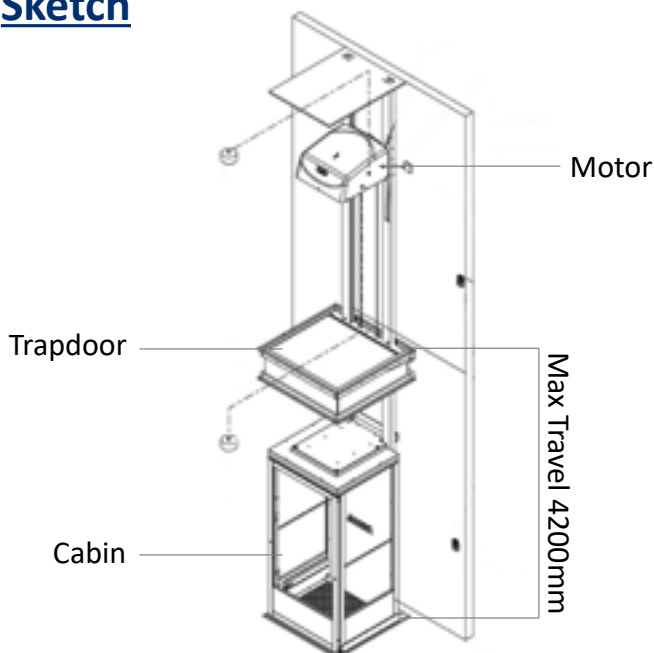

The award winning leader

Q1 • Large • Custom

Plan View

Sketch

Top Floor Section View

Construction Details

- Pit depth No pit required
- Headroom 2500mm
- Power supply Single phase 230 V 50/60 Hz, 20A
Location to be agreed

Specifications

- Person capacity 3 persons (255kg)
- Cabin height 1900mm
- Door width 850mm
- Speed 0.15m/s
- Maximum travel 4200mm
- Maximum floors 2
- Compliance EN81-41
- Safety Sensors top and bottom of cabin
- Large selection of colours available