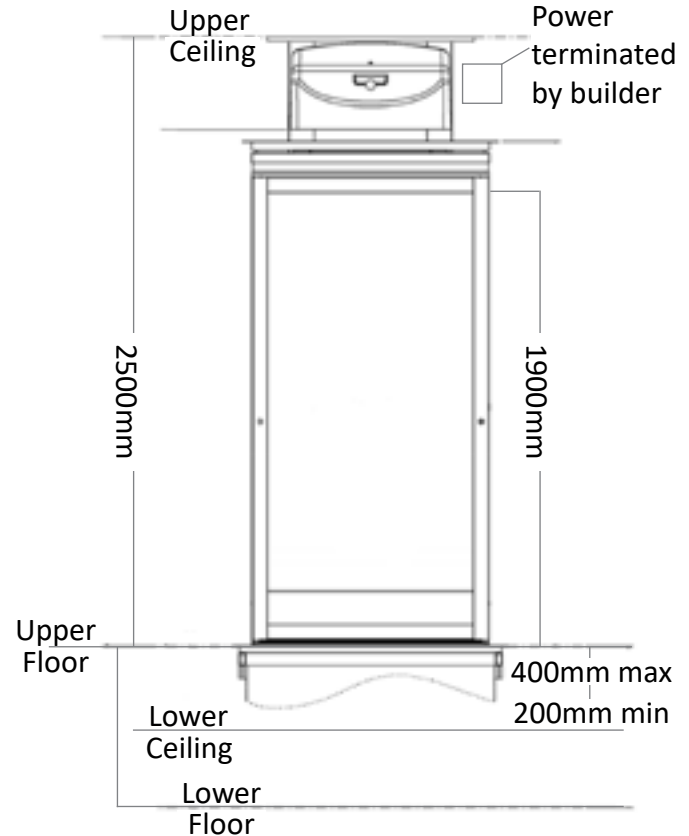

The award winning leader

Q1 • Large • Custom

Plan View

Sketch

Top Floor Section View

Construction Details

- Pit depth No pit required
- Headroom 2500mm
- Power supply Single phase 230 V 50/60 Hz, 20A
Location to be agreed

Specifications

- Person capacity 3 persons (255kg)
- Cabin height 1900mm
- Door width 850mm
- Speed 0.15m/s
- Maximum travel 4200mm
- Maximum floors 2
- Compliance EN81-41
- Safety Sensors top and bottom of cabin
- Large selection of colours available